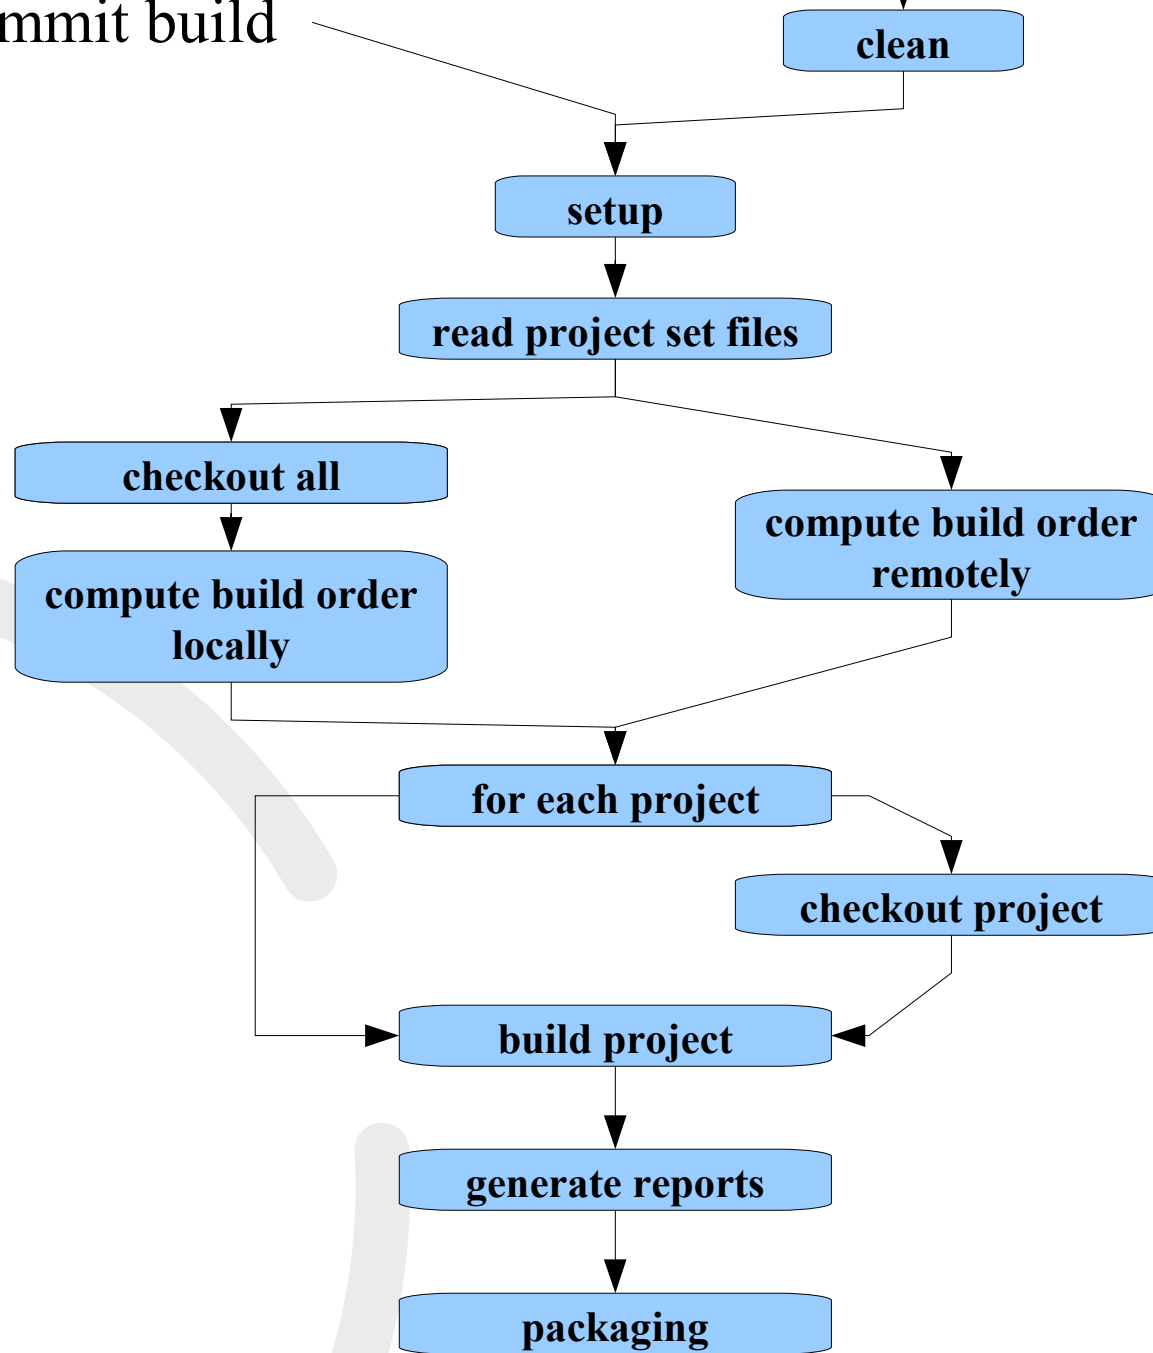

Execution Flow

Commit build

Bundlestruktur

- Projektverzeichnis
 - src
 - mock
 - test
 - META-INF
 - MANIFEST.MF
 - .classpath
 - build.properties

Abhängigkeiten

Build project

A Complete Continuous Integration System for embedded OSGi Projects