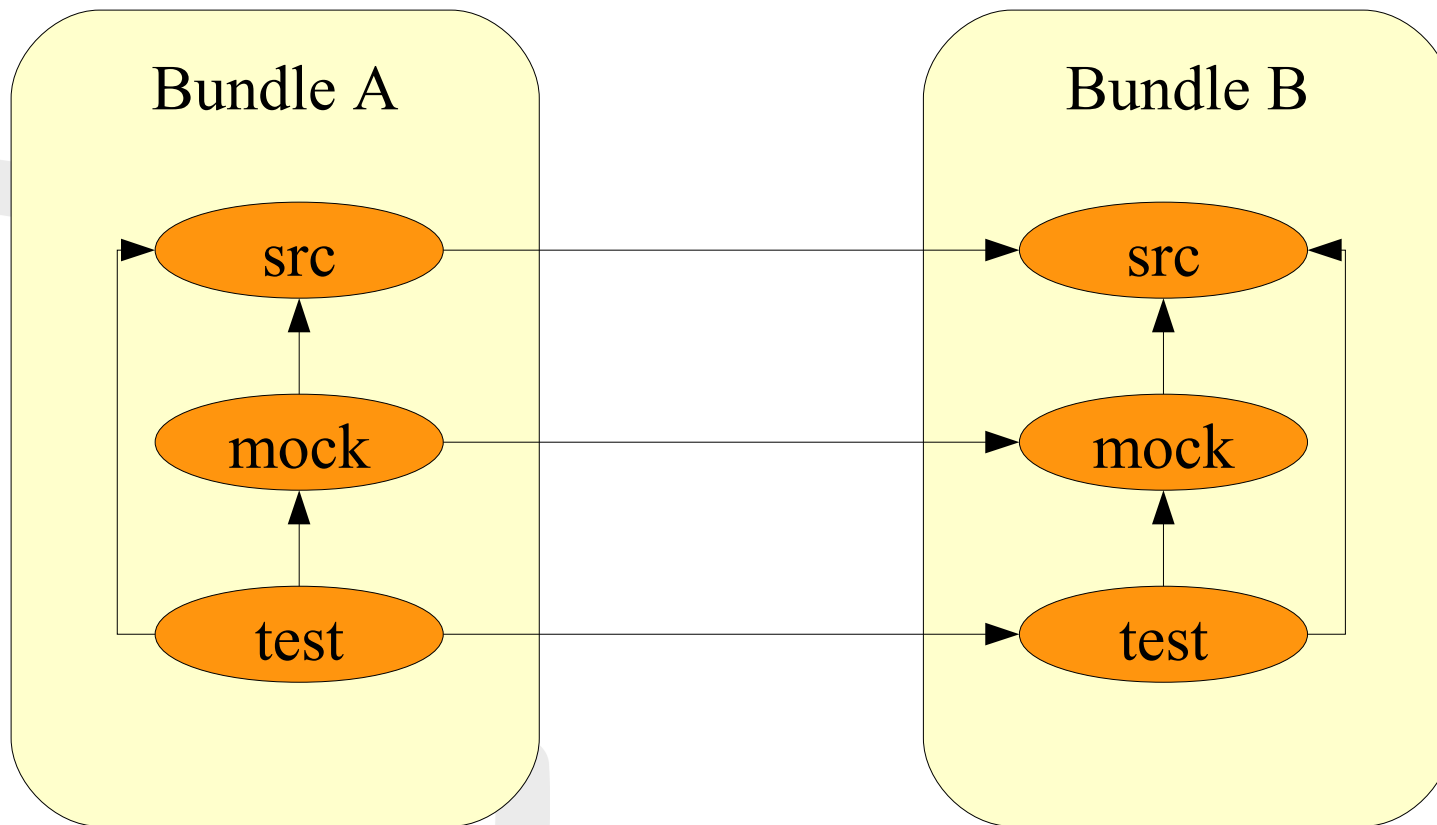

Execution Flow

Commit build

Bundlestruktur

- Projektverzeichnis
 - src
 - mock
 - test
 - META-INF
 - MANIFEST.MF
 - .classpath
 - build.properties

Abhängigkeiten

Build project

A Complete Continuous Integration System for embedded OSGi Projects

CI Tools

© cruisecontrol.

CI Features

- Buildtriggern
- SVN/CVS Anbindung
- Email
- Scheduling
- GUI
- [Staged Builds]
- [Distributed Builds]

Das Buch

bootstrap

Dashboard Server : crct-p5.microdoc.dmz

Dashboard