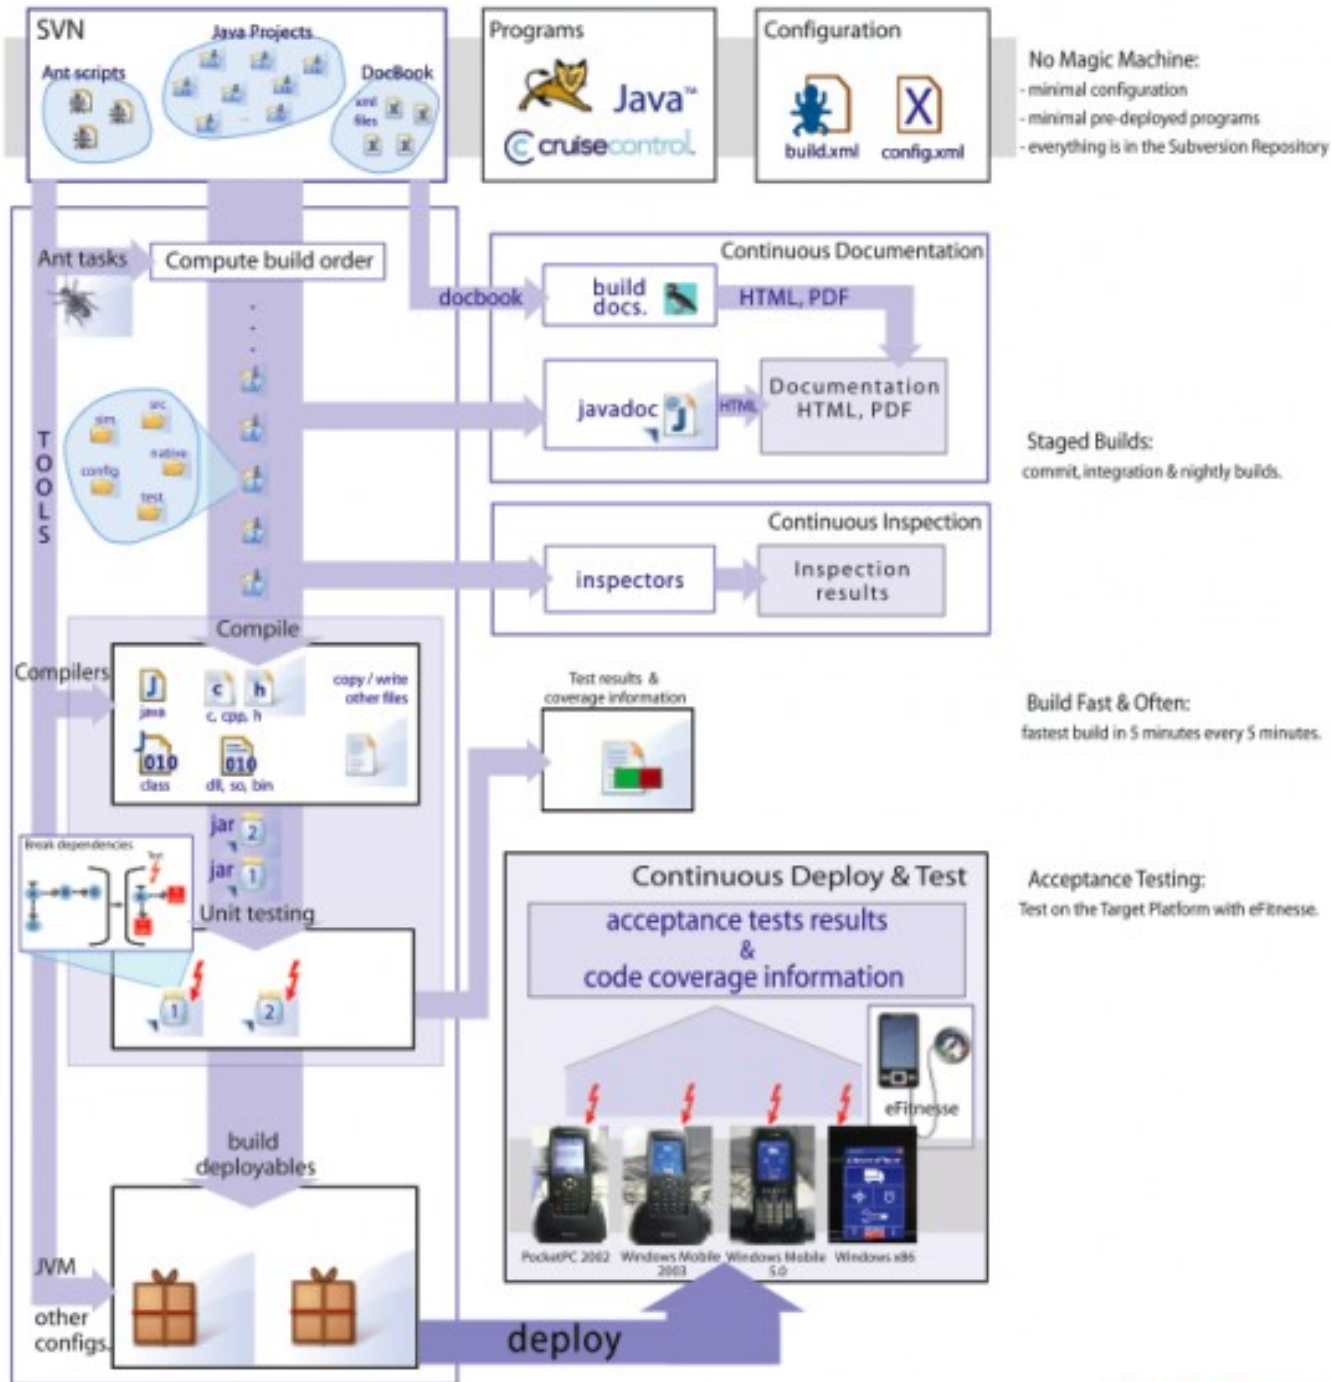

+

Data Driven

- MDD, EJB, Declarative Services
- Maven, Ivy, Buckminster
- XML !

Execution Flow Driven

- Imperative programming languages
- Ant
- Task !

Ant++

- Ant-Contrib
- Gant
- Custom Ant-Tasks

Die Aufgaben des Builds

Execution Flow

Commit build

Bundlestruktur

- Projektverzeichnis
 - src
 - mock
 - test
 - META-INF
 - MANIFEST.MF
 - .classpath
 - build.properties

Abhängigkeiten

Build project

A Complete Continuous Integration System for embedded OSGi Projects

CI Tools

© cruisecontrol.

CI Features

- Buildtriggern
- SVN/CVS Anbindung
- Email
- Scheduling
- GUI
- [Staged Builds]
- [Distributed Builds]

Das Buch

bootstrap

Dashboard Server : crct-p5.microdoc.dmz

Dashboard