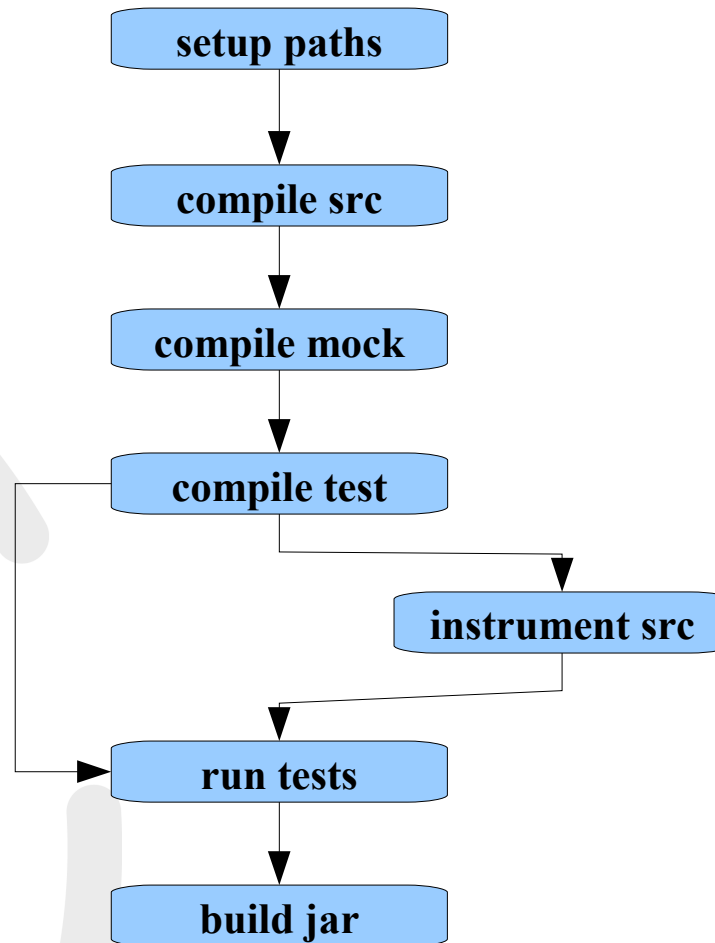

Execution Flow

Commit build

Bundlestruktur

- Projektverzeichnis
 - src
 - mock
 - test
 - META-INF
 - MANIFEST.MF
 - .classpath
 - build.properties

Abhängigkeiten

Build project

A Complete Continuous Integration System for embedded OSGi Projects

CI Tools

© cruisecontrol.

CI Features

- Buildtriggern
- SVN/CVS Anbindung
- Email
- Scheduling
- GUI
- [Staged Builds]
- [Distributed Builds]

Das Buch

bootstrap

Dashboard Server : crct-p5.microdoc.dmz

Dashboard